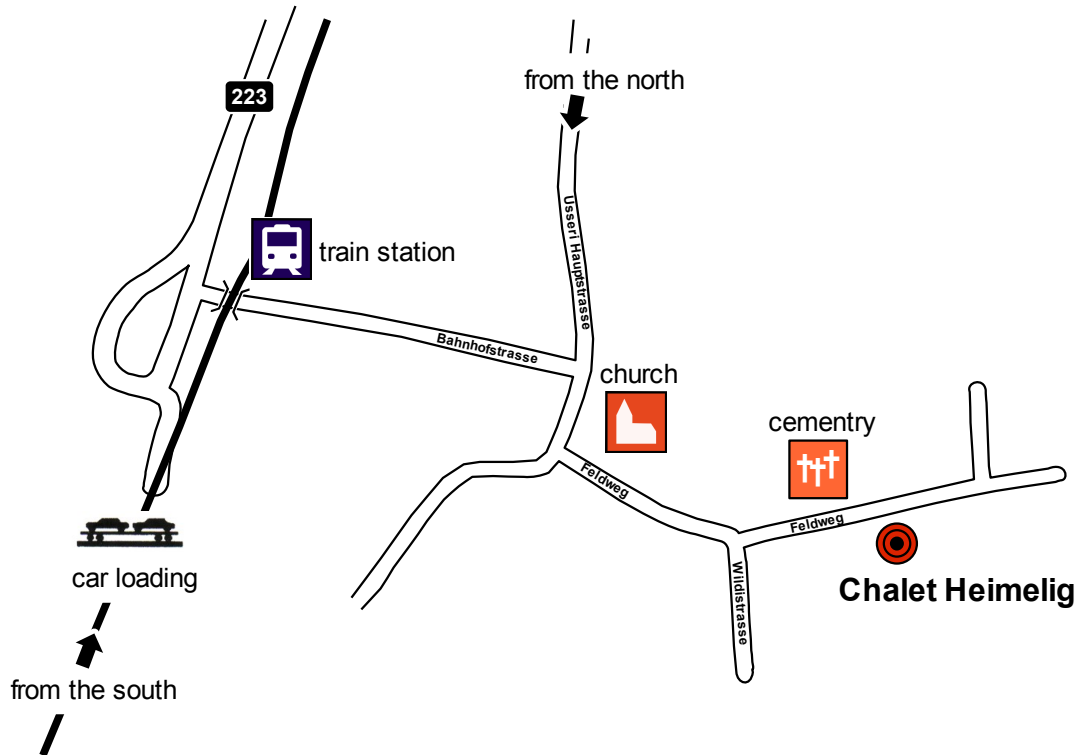

Chalet Heimelig

Fon: + 41 (0)33 / 675 14 25 ◊ Fax: + 41 (0)33 / 675 14 20
 Email: rthrechsteiner@bluewin.ch ◊ www.chaletheimelig.com

Directions

from the north:

A6/A8	Direction Spiez	
Ausfahrt 19	Direction Kandersteg Car Loading (Autoverlad)	
Route 223	to Kandersteg	24 km
Right	Turn right off route 223	
	Drive direction "Kandersteg Zentrum"	
Main Street	follow the Usseri Hauptstrasse, after	1,5 km
	you pass the village church	
Left	before the road curves right, turn left into Feldweg	
Feldweg	follow Feldweg for	300 m
Destination	Chalet Heimelig is after the cemetery on the right.	

from the south:

A9/E62	Direction Raron	
Gampel/Step West	Direction Gampel, Goppenstein Car Loading	
Lötschberg road (509)	Follow to the car loading Goppenstein	10 km
	with the train to Kandersteg	
Bahnhofstrasse	Go through the underpass, past the train station	500 m
Right	Turn right at the main street (Usseri Hauptstrasse)	50 m
Left	Before the right curve in the main road turn left into Feldweg	
Feldweg	Follow Feldweg for	300 m
Destination	Chalet Heimelig is after the cemetery on the right.	